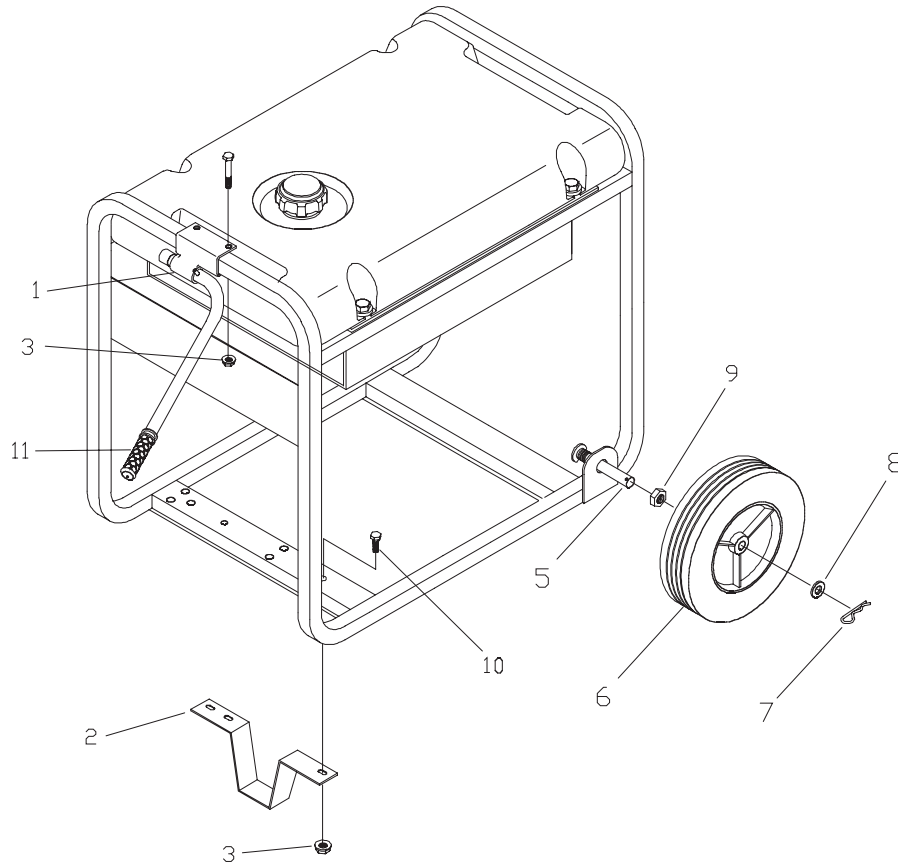

EXPLODED VIEW AND PARTS LIST - WHEEL KIT

Item	Part #	Description
1	189715GS	ASSY, Handle (Includes item 11)
2	94034GS	LEG, Mounting
3	52858GS	NUT, Locking Hex M8 - 1.25
4	*	HHCS, M8 - 1.25 x 45
5	93728GS	AXLE
6	87280GS	WHEEL, 8" Diameter
7	87005AGS	PIN
8	*	WASHER, Flat M12
9	94222QGS	NUT, 5/8 - 18 Jam Lock
10	*	HHCS, M8 - 1.25 x 20
11	189718GS	GRIP, Handle